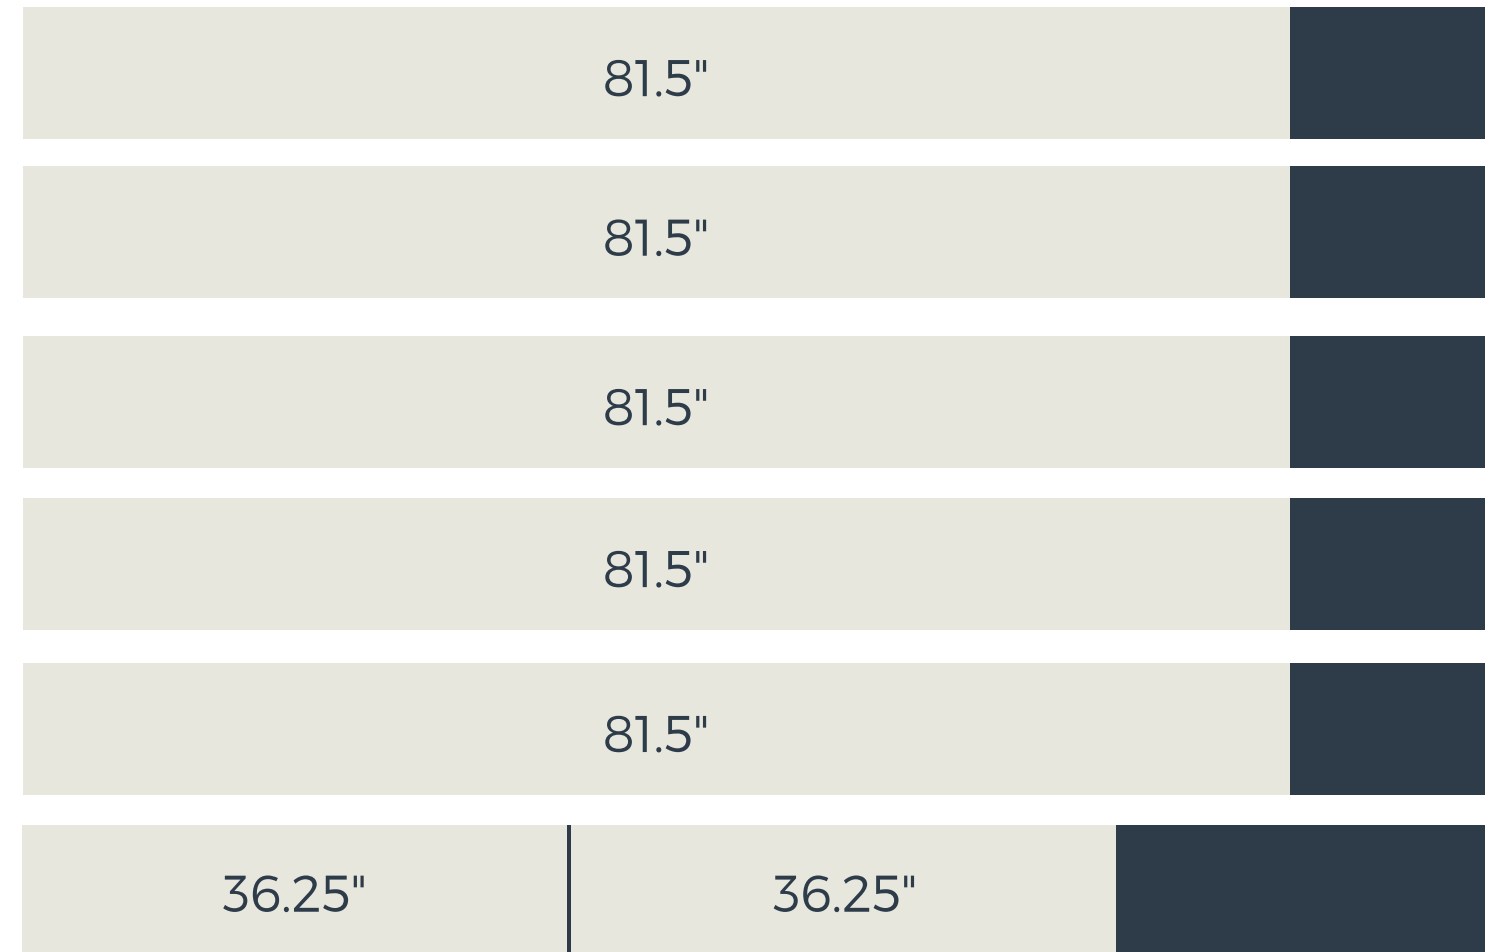

CUT LIST

4X4 (AT 8 FOOT LONG)

2X4 (AT 8 FOOT LONG)

2X8 (AT 8 FOOT LONG)

2X10 (AT 8 FOOT LONG)

TABLE TOP (UNDERSIDE VIEW)

TABLE LEGS

BENCHES