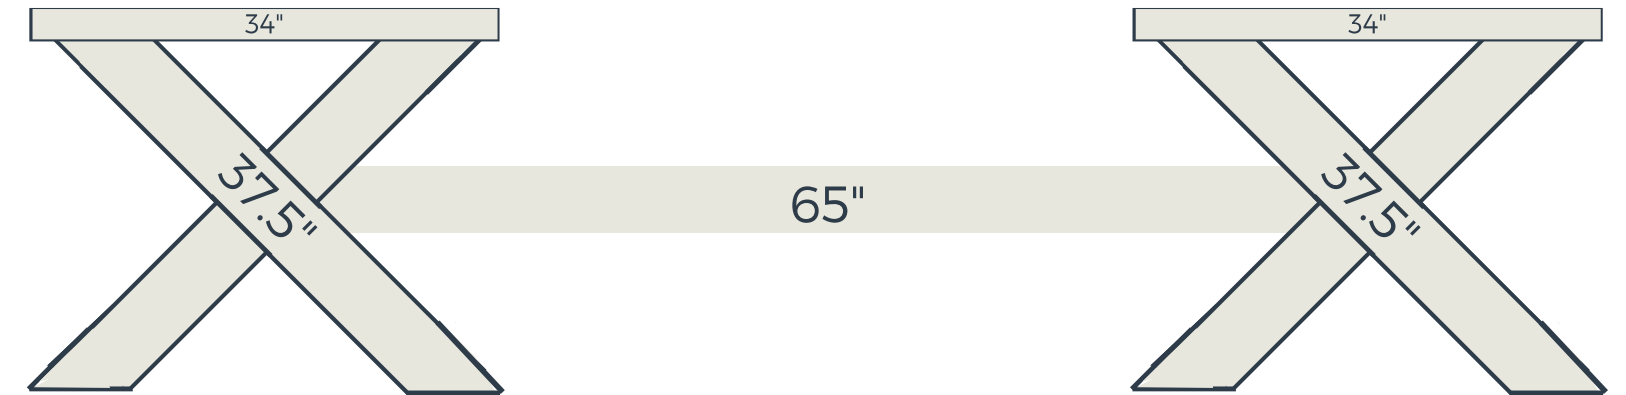

CUT LIST

4X4 (AT 8 FOOT LONG)

2X4 (AT 8 FOOT LONG)

2X8 (AT 8 FOOT LONG)

2X10 (AT 8 FOOT LONG)

TABLE TOP (UNDERSIDE VIEW)

TABLE LEGS

BENCHES