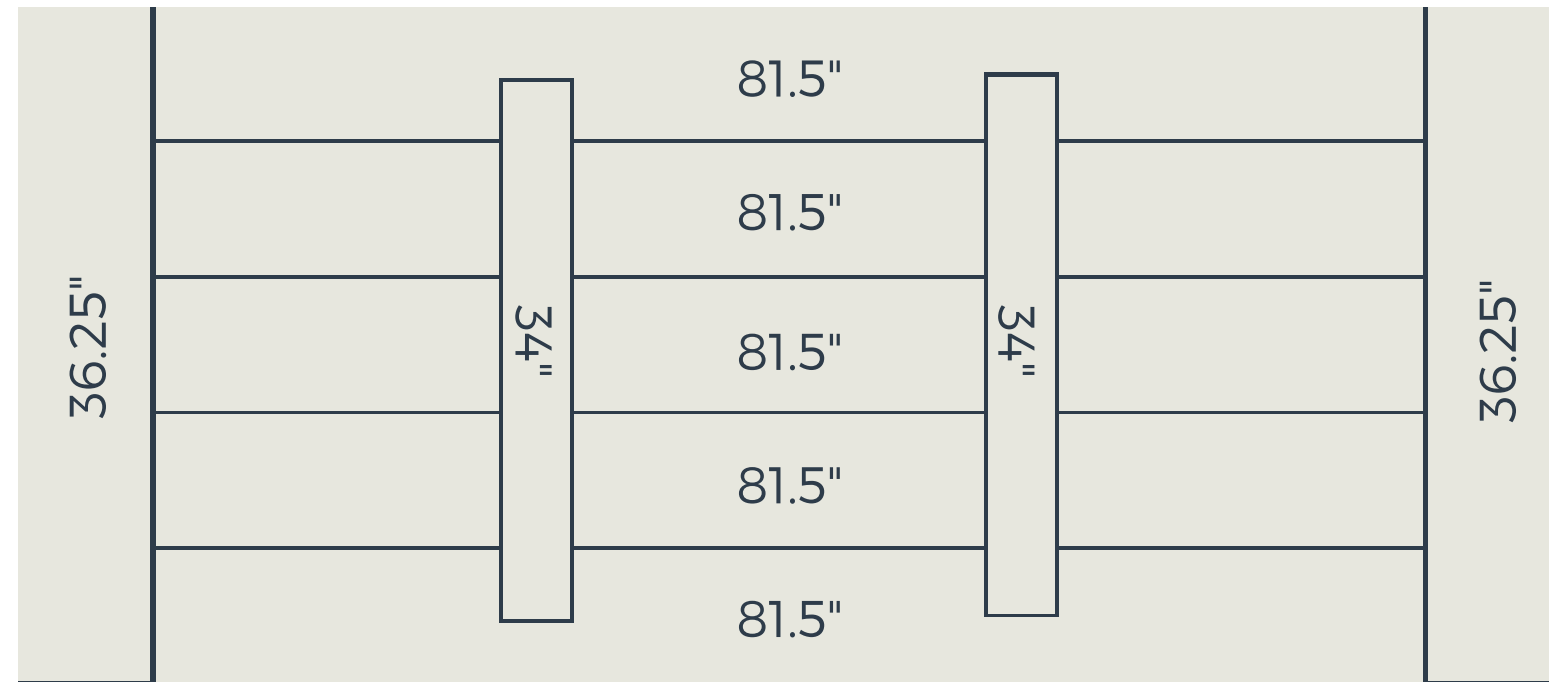

CUT LIST

4X4 (AT 8 FOOT LONG)

2X4 (AT 8 FOOT LONG)

2X8 (AT 8 FOOT LONG)

2X10 (AT 8 FOOT LONG)

TABLE TOP (UNDERSIDE VIEW)

TABLE LEGS

BENCHES