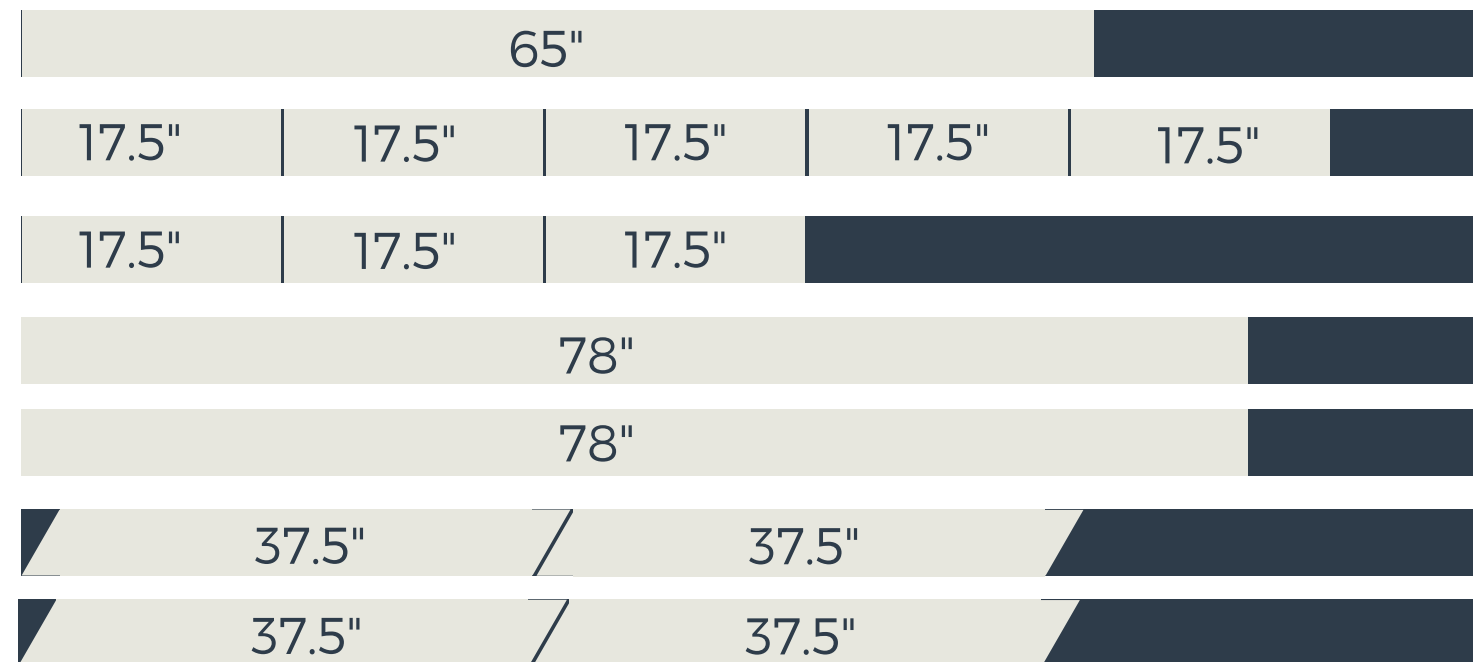

CUT LIST

4X4 (AT 8 FOOT LONG)

2X4 (AT 8 FOOT LONG)

2X8 (AT 8 FOOT LONG)

2X10 (AT 8 FOOT LONG)

TABLE TOP (UNDERSIDE VIEW)

TABLE LEGS

BENCHES